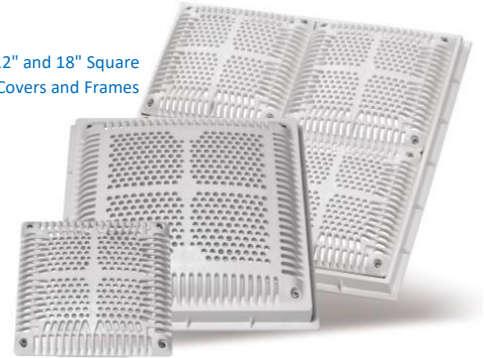

9", 12" and 18" Square Drain Covers and Frames

meet CPSP requirements Hayward square drain covers are available in a wide range of sizes and flow designs. Hayward's High Flow covers have some of the industry's highest approved flow rates.