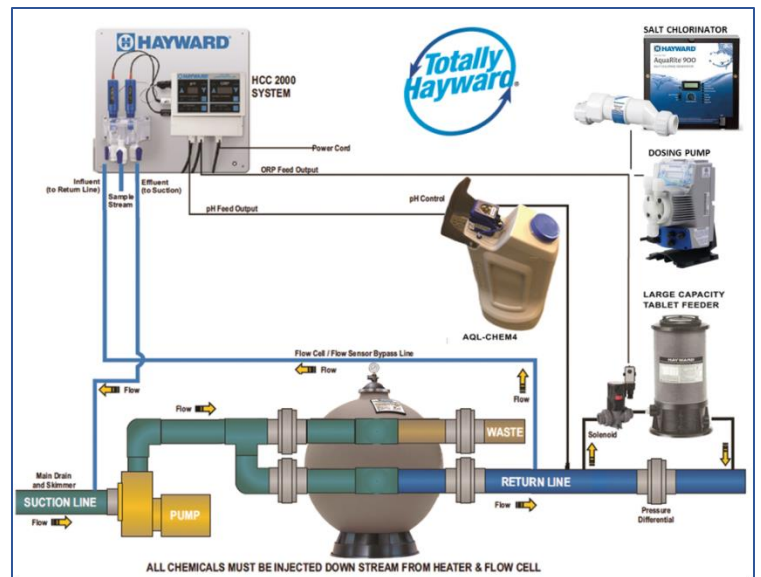

A powerful yet affordable microprocessor-based pH/ORP controller, the **Hayward HCC 2000** has a simple-to-operate user interface with easy-to-read LED display and is easy to calibrate. It also features proportional feed to ensure precise water chemistry.

The **HCC 2000** controller comes complete with flow cell, flow sensor and high-quality pH and ORP probes.

The **HCC2000-CP** is a complete package that comes with pre-mounted **AC035** peristaltic feed pumps for pH and chlorine adjustment.

AC035 peristaltic Feed Pump

The **HCC2000** is compatible with any chemical feed systems: chlorine, electronic chlorine (salt)

generators, acid and CO₂; and can be used with any brand of high-capacity dosing pumps including the **Hayward Z-Series** dosing pumps.

Z-Series Feed Pump

CHEMICAL FEED OPTIONS WITH THE HCC2000 CONTROLLER IN A TOTALLY HAYWARD SYSTEM

Hayward Tablet Feeders

Hayward automatic chemical feeders are ideal during new pool construction or aftermarket installations.