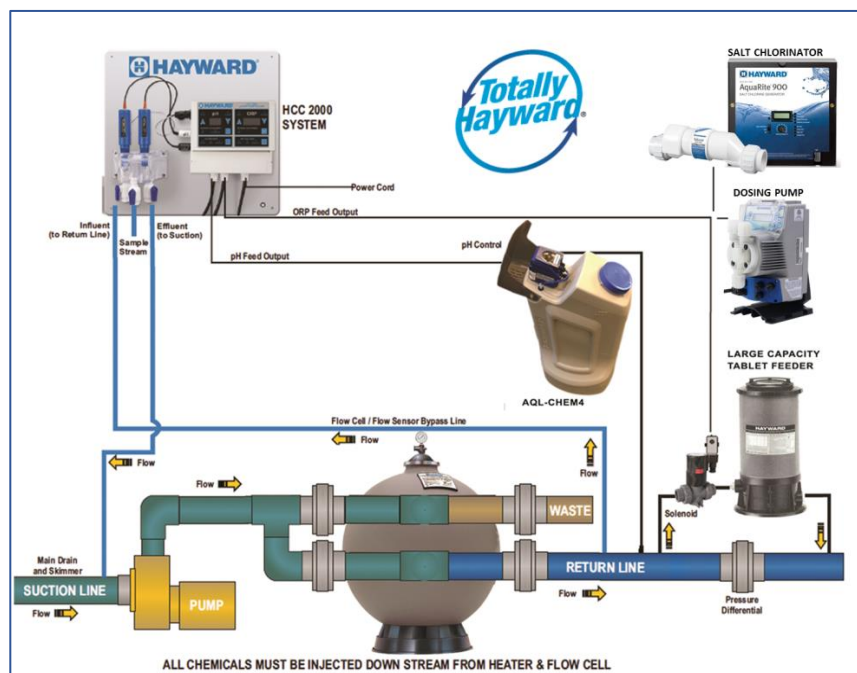

The HCC 2000 controller comes complete with flow cell, flow sensor and high quality pH and ORP probes.

The **HCC2000-CP** is a complete package that comes with pre-mounted **AC035** peristaltic feed pumps for pH and chlorine adjustment.

The **HCC2000** is compatible with all existing chemical feed systems: chlorine, bromine, electronic chlorine (salt) generators,

acid and CO2 and can be used with any brand of high capacity dosing pumps including the **Hayward Z-Series** dosing pumps.

Hayward Chemical Tablet Feeders

Hayward automatic chemical feeders available for residential and commercial pool applications operate with tri-chlor or bromine tablets.

Efficient and easy to maintain, the automatic feeders can operate automatically while the filtration pump is in operation ensuring that there is chlorine in the pool.

The Easy-Lok™ threaded cover with finger release catch to provide extra security. Sizes starting at 4.2lb capacity and up to 30lb capacity are ideal for most applications.

CHEMICAL FEED OPTIONS WITH THE HCC2000 CONTROLLER IN A TOTALLY HAYWARD SYSTEM