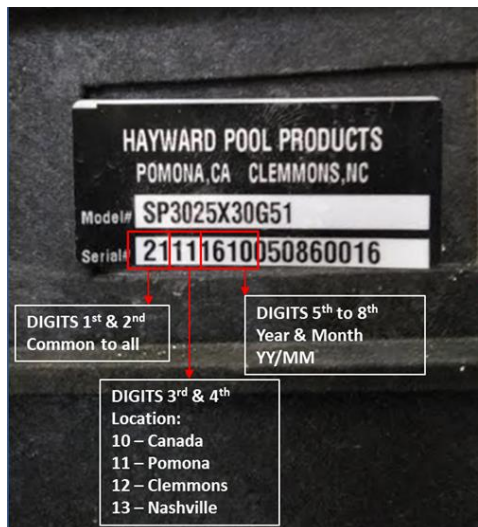

The LED panel is resin enclosed and completely sealed from the water.

TECH NOTE:

IDENTIFYING PUMP AND FILTER SERIAL NUMBERS

Hayward pumps and filters share a similar format for serial numbers which indicate the production factory and the month and year of production.

In the case of pumps, customers wrongly provide the serial number from the pump motor label which is related to the motor details.

The serial number for pumps is on the black and silver/white label affixed to the wet end part of the pump. The same product ID information is also located on the printed label on the outside of the packaging.

Providing the right serial number is important in expediting warranty claims and tracking manufacturing issues.

FILTER SERIAL #:
Filter manufactured 2015 (15) June (06)

PUMP SERIAL #:
Pump manufactured 2016 (16) October(10)