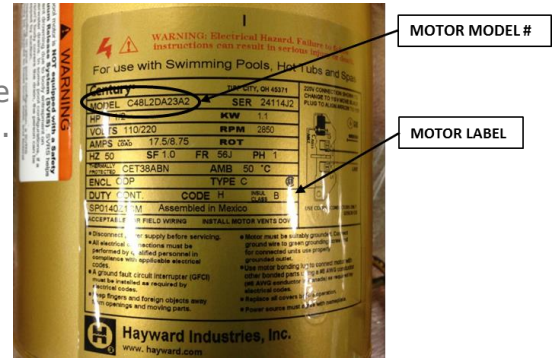

PROHAYWARD 3680

Sealed LED Panel Underwater Light

The ProHayward 3680 LED nicheless light is manufactured of rugged ABS with UV protection. The outer frame has an embossed Hayward logo.

The ProHayward 3680 Sealed LED Panel Light is available in RGB color and WHITE combo.

Both models feature reliable SMD LED technology to offer long life and energy savings.

With the RGB model you get 7 fixed colors choices or 8 color

changing shows. With the WHT model you have the option of cool bright light or warm white.

The LED panel is resin enclosed and completely sealed from the water.

TECH NOTE:

IDENTIFYING PUMP AND FILTER SERIAL NUMBERS

Hayward pumps and filters share a similar format for serial numbers which indicate the production factory and the month and year of production.

In the case of pumps, customers wrongly provide the serial number from the pump motor label which is related to the motor details.

The serial number for pumps is on the black and silver/white label affixed to the wet end part of the pump. The same product ID information is also located on the printed label on the outside of the packaging.

Providing the right serial number is important in expediting warranty claims and tracking manufacturing issues.

FILTER SERIAL #:
Filter manufactured 2015 (15) June (06)

PUMP SERIAL #:
Pump manufactured 2016 (16) October(10)

For more information on the products featured in Newsplash, please contact Hayward/IMG at fax: 909.444.0327, email: img@hayward.com or go to www.Haywardpool.com