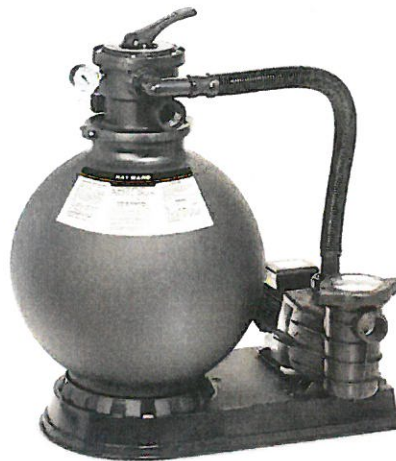

Hayward's New ColorLogic Laminar Jet is Announced

Offer a
Dynamic
new water
feature with

Hayward ColorLogic
Laminar jet.

The compact design features a locking angle adjustment and integrated flow control making the ColorLogic Laminar ideal for multiple installations along decks and patios near the edge of the pool making an illuminated stream of water visually inviting.

The ColorLogic Laminar has a simple to adjust height adjustable cover, integrated flow control and is more serviceable than any other Laminar assemblies. Hayward laminar water features offer interchangeable light options for color or white and brightness options with either a CrystaLogic or ColorLogic 320 / 160 for illumination.

VL 210 Series™ Sand Filter Systems

VL 210 Series sand systems provide the value and reliability expected from the world's leading provider of pool equipment.

The 1.5 HP pump is performance matched to the large 21" filter in an easy to install unitized base.