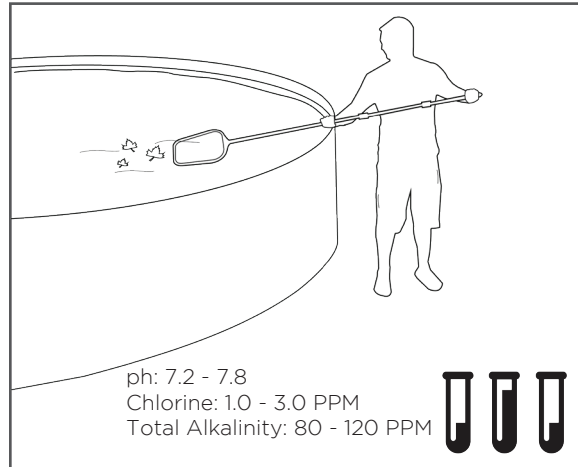

ABOVE GROUND SERIES  
Suction Pool Cleaner  
Quick Start Guide

*AquaBug® Model*

*Penguin Model*

*Wanda the Whale® Model*

**1** Clear Debris / Check Pool Chemicals

**2** Clean Filter

**3** Connect Hose Sections

**3B** Determine Hose Length

**4** Install in Skimmer / Hayward Vac Lock®

Continued From Front

**5** Inspect Flow Gauge and Adjust as Required

**6** Remove Flow Gauge

**7** Connect Hose Cuff

**8** Turn Pump On