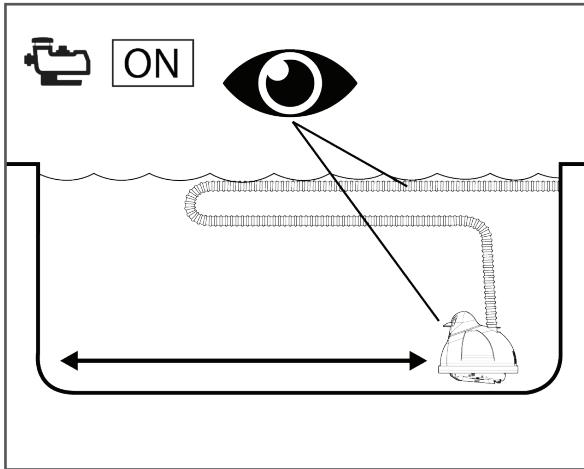

**3B** Determine Hose Length

**4** Install in Skimmer / Hayward Vac Lock®

Continued From Front

**5** Inspect Flow Gauge and Adjust as Required

**6** Remove Flow Gauge

**7** Connect Hose Cuff

**8** Turn Pump On