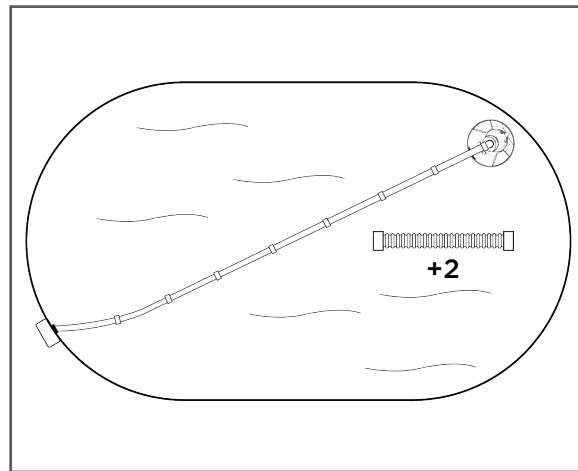

**3B** Determine Hose Length

**4** Install in Skimmer / Hayward Vac Lock®

Continued From Front

**5** Inspect Flow Gauge and Adjust as Required

**6** Remove Flow Gauge

**7** Connect Hose Cuff

**8** Turn Pump On