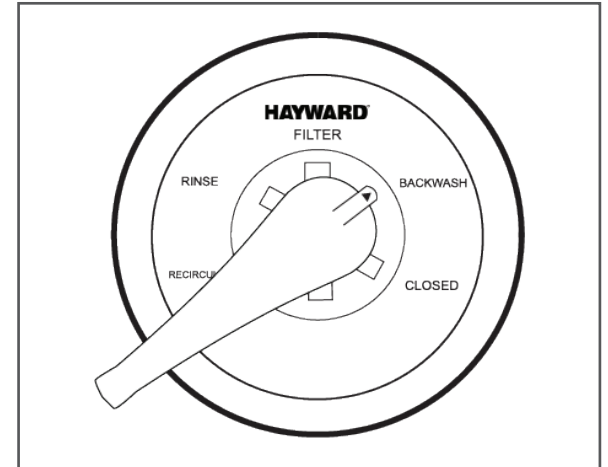

ABOVE GROUND SERIES  
Suction Pool Cleaner  
Quick Start Guide

*AquaBug® Model*

*Penguin Model*

*Wanda the Whale® Model*

**1** Clear Debris / Check Pool Chemicals

**2** Clean Filter

**3** Connect Hose Sections

**3B** Determine Hose Length

**4** Install in Skimmer / Hayward Vac Lock®

Continued From Front

**5** Inspect Flow Gauge and Adjust as Required

**6** Remove Flow Gauge

**7** Connect Hose Cuff

**8** Turn Pump On