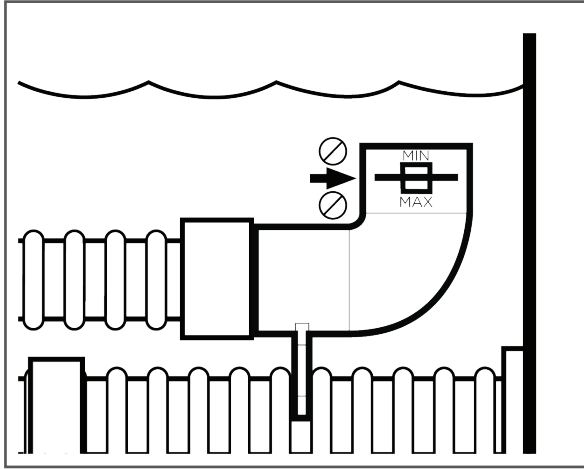

ABOVE GROUND SERIES  
Suction Pool Cleaner  
Quick Start Guide

*AquaBug® Model*

*Penguin Model*

*Wanda the Whale® Model*

**1** Clear Debris / Check Pool Chemicals

**2** Clean Filter

**3** Connect Hose Sections

**3B** Determine Hose Length

**4** Install in Skimmer / Hayward Vac Lock®

Continued From Front

**5** Inspect Flow Gauge and Adjust as Required

**6** Remove Flow Gauge

**7** Connect Hose Cuff

**8** Turn Pump On