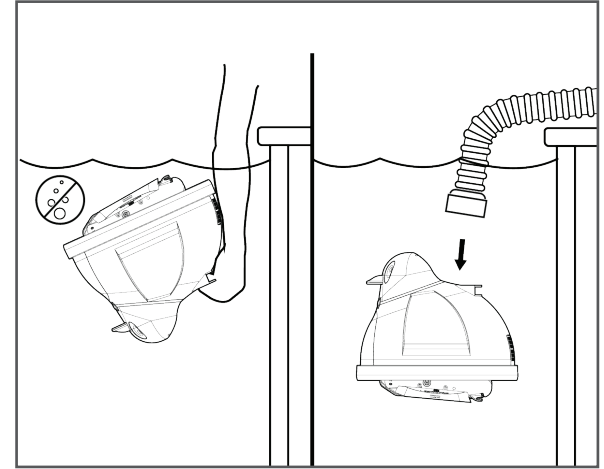

**3B** Determine Hose Length

**4** Install in Skimmer / Hayward Vac Lock®

Continued From Front

**5** Inspect Flow Gauge and Adjust as Required

**6** Remove Flow Gauge

**7** Connect Hose Cuff

**8** Turn Pump On