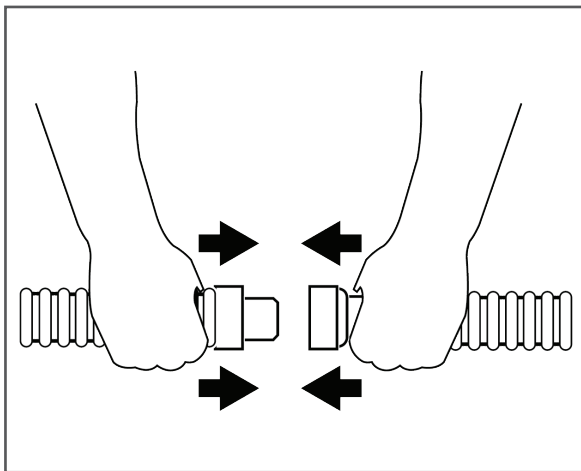

ABOVE GROUND SERIES  
Suction Pool Cleaner  
Quick Start Guide

*AquaBug® Model*

*Penguin Model*

*Wanda the Whale® Model*

**1** Clear Debris / Check Pool Chemicals

**2** Clean Filter

**3** Connect Hose Sections

**3B** Determine Hose Length

**4** Install in Skimmer / Hayward Vac Lock®

Continued From Front

**5** Inspect Flow Gauge and Adjust as Required

**6** Remove Flow Gauge

**7** Connect Hose Cuff

**8** Turn Pump On