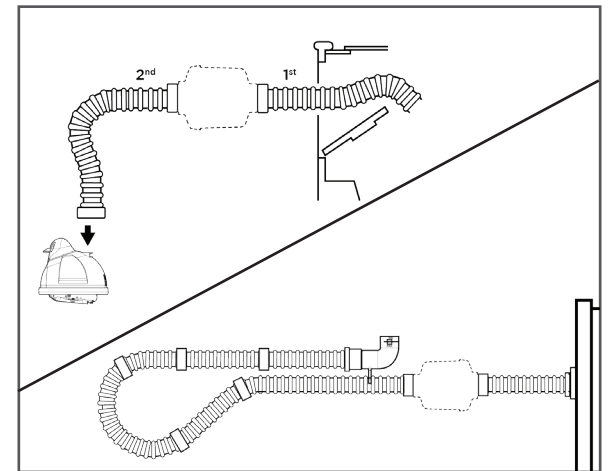

ABOVE GROUND SERIES  
Suction Pool Cleaner  
Quick Start Guide

*AquaBug® Model*

*Penguin Model*

*Wanda the Whale® Model*

**1** Clear Debris / Check Pool Chemicals

**2** Clean Filter

**3** Connect Hose Sections

**3B** Determine Hose Length

**4** Install in Skimmer / Hayward Vac Lock®

Continued From Front

**5** Inspect Flow Gauge and Adjust as Required

**6** Remove Flow Gauge

**7** Connect Hose Cuff

**8** Turn Pump On