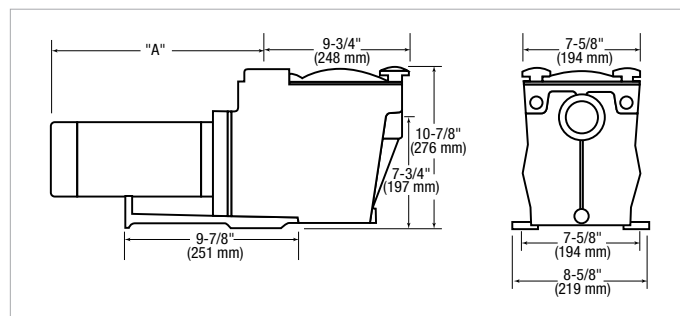

SUPER PUMP SERIES DIMENSIONS (INCHES)

SPECIFICATIONS

MODEL NUMBER	HORSEPOWER			PIPE SIZE	DIMENSION "A"
	TOTAL HP	HP	SERVICE FACTOR		
Standard Efficient Max-Rated Single Speed					
SP2600X5A	0.60	1/2	1.20	1 1/2 in	13 1/4 in / 337 mm
SP2605X7A	0.75	3/4	1.00	1 1/2 in	13 5/8 in / 352 mm
SP2607X10A	1.10	1	1.10	1 1/2 in	14 1/4 in / 362 mm
SP2610X15A	1.50	1 1/2	1.00	1 1/2 in	15 5/8 in / 391 mm
SP2615X20A	2.00	2	1.00	2 in	15 7/8 in / 403 mm
SP2621X25A	2.50	2 1/2	1.00	2 in	16 3/8 in / 416 mm
Standard Efficient Max-Rated Dual Speed					
SP2607X102S	1.00	1	1.00	2 in	13 in / 330 mm
SP2610X152S	1.50	1 1/2	1.00	2 in	13 3/4 in / 349 mm