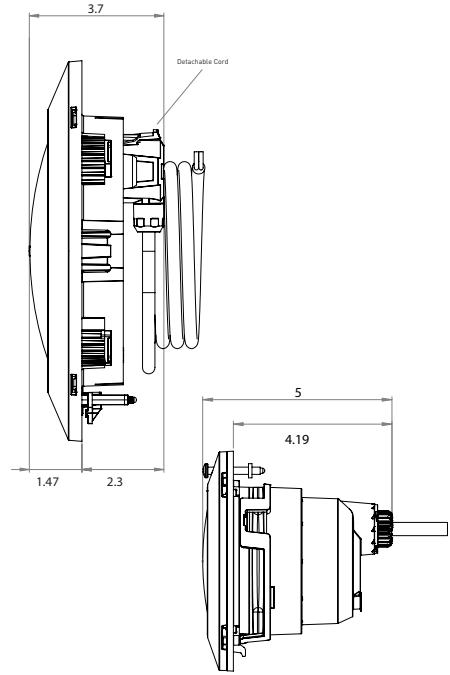

THE ADVANCED FUNCTIONALITY OF HAYWARD LED TECHNOLOGY

These lights are UL listed for safe installation in virtually any niche, including Hayward®, Pentair®, Jandy®, American®, Sta-Rite®, Purex®, Pacfab®, Swimquip® and CHD® niches.

Universal CrystaLogic® 2.0 is UL listed for wall and floor installation. For new installations, the revolutionary shallow pool niche does not require bonding or grounding, allowing you to further save costs on installation and materials.

TECHNICAL SPECIFICATIONS

PART NUMBER	EQ WATTAGE	LUMENS	COLOR TEMP	POOL OR SPA LIGHT	VOLTAGE	CORD LENGTH (FT.)
LSLUS22030	100	1100	6500K	Spa	12-15	30
LSLUS22050	100	1100	6500K	Spa	12-15	50
LSLUS22100	100	1100	6500K	Spa	12-15	100
LSLUS22150	100	1100	6500K	Spa	12-15	150
LPLUS22030	300	3300	6500K	Pool	12-15	30
LPLUS22050	300	3300	6500K	Pool	12-15	50
LPLUS22100	300	3300	6500K	Pool	12-15	100
LPLUS22150	300	3300	6500K	Pool	12-15	150
LPWUS22030	500	4900	6500K	Pool	12-15	30
LPWUS22050	500	4900	6500K	Pool	12-15	50
LPWUS22100	500	4900	6500K	Pool	12-15	100
LPWUS22150	500	4900	6500K	Pool	12-15	150

DIMENSIONS

UCL NICHES

PART NUMBER	POOL/SPA	APPROVED LIGHTS	DESCRIPTION
LFGUY1000	Pool	Universal ColorLogic® and CrystaLogic®	Non-Bonded, Non-Grounded Low Profile Plastic Pool Niche for Concrete Pools
LFVUY1000	Pool	Universal ColorLogic® and CrystaLogic®	Non-Bonded, Non-Grounded Low Profile Plastic Pool Niche for Vinyl and Fiberglass
LGGUY1000	Spa	Universal ColorLogic® and CrystaLogic®	Non-Bonded, Non-Grounded Plastic Spa Niche for Concrete Pools
SP0608U	Spa	Universal ColorLogic® and CrystaLogic®	Versatile Plastic Spa Niche for Vinyl and Fiberglass